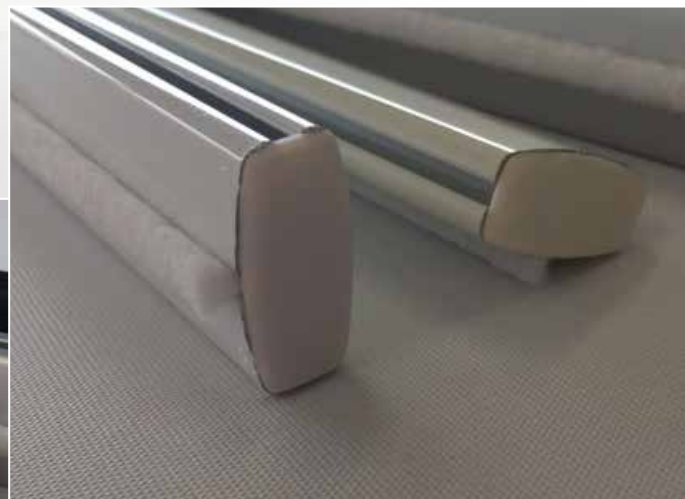

now in stock

The Q BOTTOM Bar

AWS has this year released our new Quiet Bottom Bar.

Do you ever get annoyed when your windows are open and the blind keeps banging on the window?

Don't want to screw or attached something to your window or blind to stop the banging, well we can help you with this, with our now bushed bottom bar.

Available in 4 colours - White, Birch White, Black & Matt Satin.

Our Q Bottom Bar acts as two different finishes, either used as a standard bottom bar or the bottom bar can be completely covered by your fabric and still have the cushion behind.

The Q bottom bar is now available complete with matching end caps. There is an extra charge when added to a Made To Measure blind. Product is only used on our Made To Measure Products.

A.W.S

All Window Solutions Pty Ltd